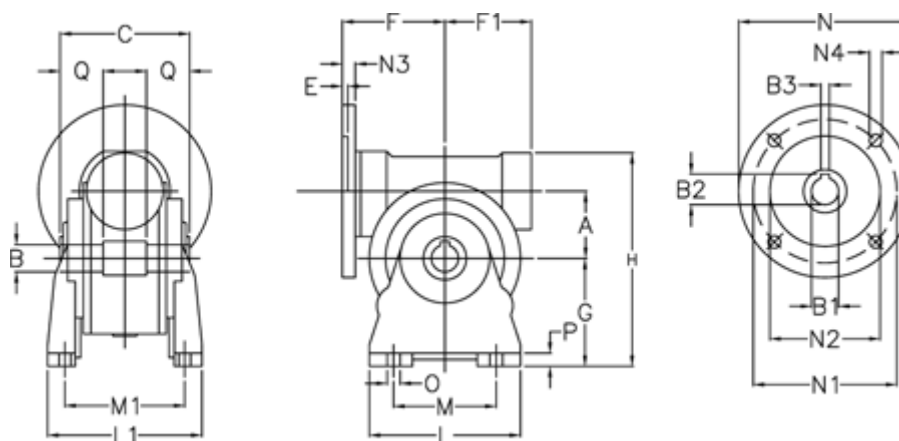

# Data Sheet

Article number: 3902210040255

Description: Worm gear  
VF 210-A-40-160B5, without lubrication

## Measures

A	= 210	F1	= 277	N1	= 300
B	= 90 H7	G	= 335	N2	= 250
B1 E7	= 42	H	= 665	N3	= 22
B2	= 45.3	L	= 440	N4	= 18
B3 H9	= 12	L1	= 320	O	= 26
C	= 260	M	= 340	P	= 25
E	= 8	M1	= 265	Q	= 85
F	= 460	N	= 350		